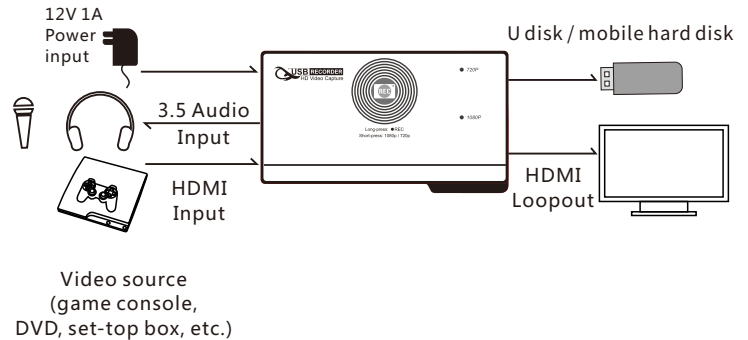

1.2 Character

- ★ The maximum input resolution is 1080P/60Hz, and the maximum recording resolution is 1080P/30Hz.
- ★ Support Mic mix recording / 3.5mm headphone output / HDMI loop output / touch button
- ★ The USB interface can be connected to a storage device (U disk, mobile hard disk, TF, SD, etc.) that supports this product format.
- ★ Audio interface is connected to the headset, Mic interface is connected to Mic headphone
- ★ The DC Power interface connects to the 12V1A DC adapter.

2 Interface description

Input

Output

2.1 Panel indicator

Signs	Type	illustration
Recording indicator	Recording status	Normal power supply is always bright. When recording the video, the indicator lights are lit in the form of pipelining. When the video is finished, it flickers 2S before it is always bright.
Resolution indicator	720P/1080P Switch	
REC Touch button Indicator	Start/stop recording	Long press touch button 3S to start/stop recording video, short press touch button to switch resolution

3 Connection diagram

Video source (game console, DVD, set-top box, etc.)

4 Instructions

- A. Confirm whether you want to record 720P or 1080P. Touch the REC touch button on the panel to switch 720P or 1080P.
- B. Press the REC touch button for 3 seconds. The indicator lights up in the form of running water and start recording video.
- C. Press the REC touch button, pause recording, then unplug the power cord, then unplug other wires and equipment.

1

2

2 インタフェースの説明

インプット側

アウトプット側

RECタッチボタン

2.13 パネル指示灯

標識	区分	説明
録画指示灯	録画ステータス	通常の電力供給は常に点灯する。ビデオを録画すると、指示灯が水が流れるように点灯します。ビデオの録画を終了すると、2Sが点滅した後、常に点灯します。
解像度指示灯	720P/1080Pスイッチ	
RECタッチボタン指示灯	録画の開始/停止	タッチボタンを3S押し続け、ビデオの録画を開始/停止する。タッチボタンを短く押しと解像度を切り替えます