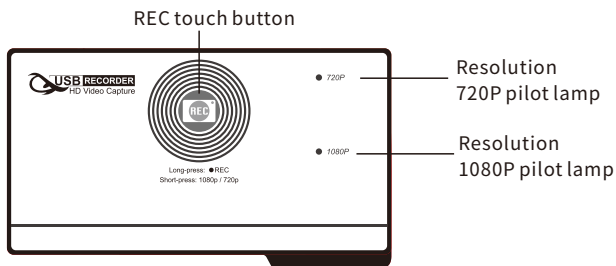

1.3 Index

Parameter	Illustration
Power Supply	12V1A DC Power Supply
HDMI signal	HDMI1.3 supports HDCP
HDMI Loop output	HDMI1.3 supports HDCP
HDMI Input Resolution	720x480p(60), 720x576p(50), 1280x720p(50), 1280x720p(60), 1920x1080i(50), 1920x1080i(60), 1920x1080p(24), 1920x1080p(25), 1920x1080p(30), 1920x1080p(50), 1920x1080p(60)
HDMI Output resolution	720x480p(60), 720x576p(50), 1280x720p(50), 1280x720p(60), 1920x1080i(50), 1920x1080i(60), 1920x1080p(24), 1920x1080p(25), 1920x1080p(30), 1920x1080p(50), 1920x1080p(60)
Recording resolution	720x480p(60), 720x576p(50), 1280x720p(50), 1280x720p(60), 1920x1080i(50), 1920x1080i(60), 1920x1080p(24), 1920x1080p(25), 1920x1080p(30)
Recording format	Video: MP4; Audio: AACStereo
Recording quality	Highest: 16Mbps@1080P30fps
Coding format	H.264+AAC hardware compression
Audio signal	Up to 16 bit 48KHz dual channel (via HDMI input interface). 3.5mm analog audio input and 3.5mm audio output
U disk, hard disk format	FAT32, NTFS (Automatically split 2G files in FAT32 format, NTFS format does not split storage)
Maximum hard disk	USB memory card or USB flash drive (≤64G) mobile hard disk (≤2TB)
Size	123mm*73mm(68mm)*15mm

2 Interface description

Input

Output

2.1 Panel indicator

Signs	Type	illustration
Recording indicator	Recording status	Normal power supply is always bright. When recording the video, the indicator lights are lit in the form of pipelining. When the video is finished, it flickers 2S before it is always bright.
Resolution indicator	720P/1080P Switch	
REC Touch button Indicator	Start/stop recording	Long press touch button 3S to start/stop recording video, short press touch button to switch resolution