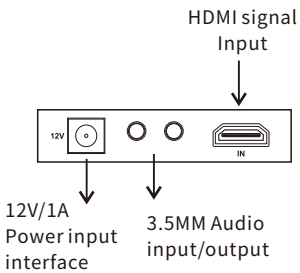

1.2 Character

- ★ The maximum input resolution is 1080P/60Hz, and the maximum recording resolution is 1080P/30Hz.
- ★ Support Mic mix recording / 3.5mm headphone output / HDMI loop output / touch button
- ★ The USB interface can be connected to a storage device (U disk, mobile hard disk, TF, SD, etc.) that supports this product format.
- ★ Audio interface is connected to the headset, Mic interface is connected to Mic headphone
- ★ The DC Power interface connects to the 12V1A DC adapter.

2 Interface description

Input

Output

2.1 Panel indicator

Signs	Type	illustration
Recording indicator	Recording status	Normal power supply is always bright. When recording the video, the indicator lights are lit in the form of pipelining. When the video is finished, it flickers 2S before it is always bright.
Resolution indicator	720P/1080P Switch	
REC Touch button Indicator	Start/stop recording	Long press touch button 3S to start/stop recording video, short press touch button to switch resolution

3 Connection diagram

Video source (game console, DVD, set-top box, etc.)

4 Instructions

- A. Confirm whether you want to record 720P or 1080P. Touch the REC touch button on the panel to switch 720P or 1080P.
- B. Press the REC touch button for 3 seconds. The indicator lights up in the form of running water and start recording video.
- C. Press the REC touch button, pause recording, then unplug the power cord, then unplug other wires and equipment.