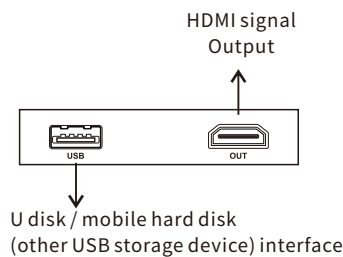

1.2 Character

- ★ The maximum input resolution is 1080P/60Hz, and the maximum recording resolution is 1080P/30Hz.
- ★ Support Mic mix recording / 3.5mm headphone output / HDMI loop output / touch button
- ★ The USB interface can be connected to a storage device (U disk, mobile hard disk, TF, SD, etc.) that supports this product format.
- ★ Audio interface is connected to the headset, Mic interface is connected to Mic headphone
- ★ The DC Power interface connects to the 12V1A DC adapter.

2 Interface description

Input

Output

2.1 Panel indicator

Signs	Type	illustration
Recording indicator	Recording status	Normal power supply is always bright. When recording the video, the indicator lights are lit in the form of pipelining. When the video is finished, it flickers 2S before it is always bright.
Resolution indicator	720P/1080P Switch	
REC Touch button Indicator	Start/stop recording	Long press touch button 3S to start/stop recording video, short press touch button to switch resolution